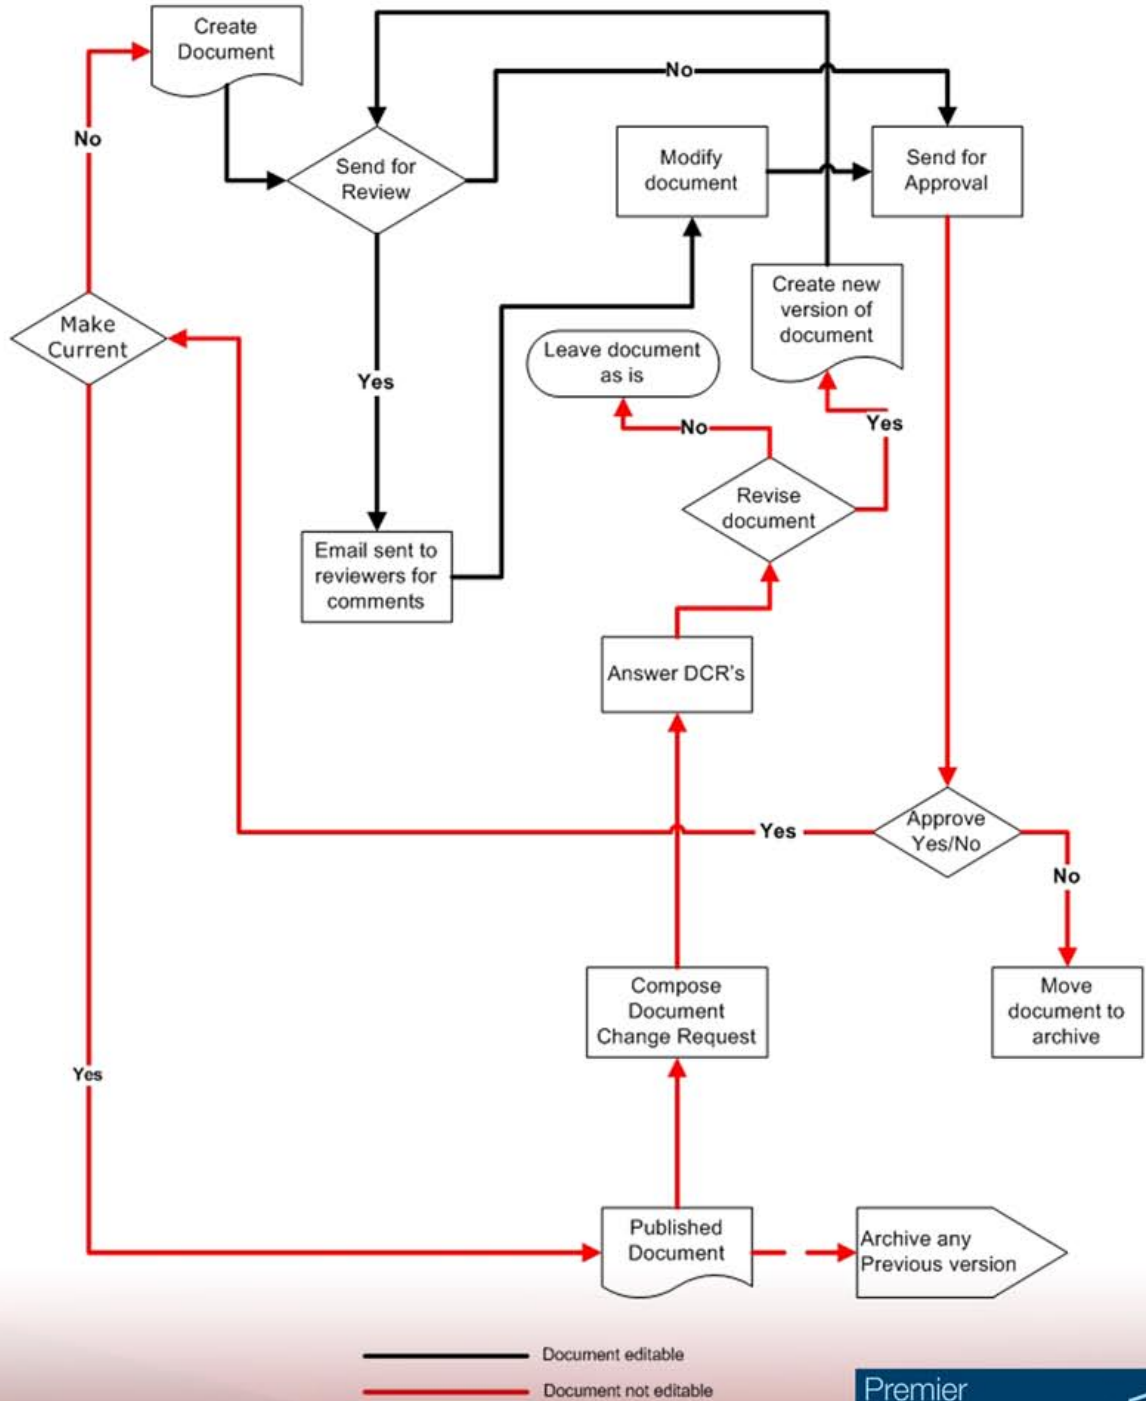

Document Controller

Designed to help you manage the document life cycle of critical documents

Document Controller Workflow

Document Controller

This application has met IBM integration standards.

For further information please contact e-solutions